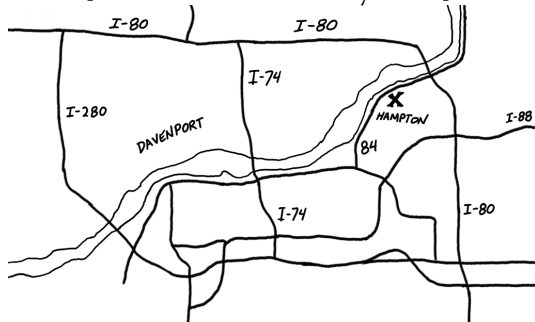

Festivals International  
& Midwest Festivals  
-present-

The Greater **Q** Quad Cities  
Renaissance Faire

Oct. 7 & 8, 2017 • 11am to 6pm

Illiniwek Forest Preserve

\*Campgrounds\*

“Hampton Court”

(north edge of Hampton, Illinois)

[on river side of Hwy. #84]

“Historical edutainment for all ages!”

- Jousting
- Strolling Acts
- Living History
- Food Court
- Children’s Realm
- 3 Show Stages
- Craft Merchants
- Games of Skill
- Beer Garden
- Demos